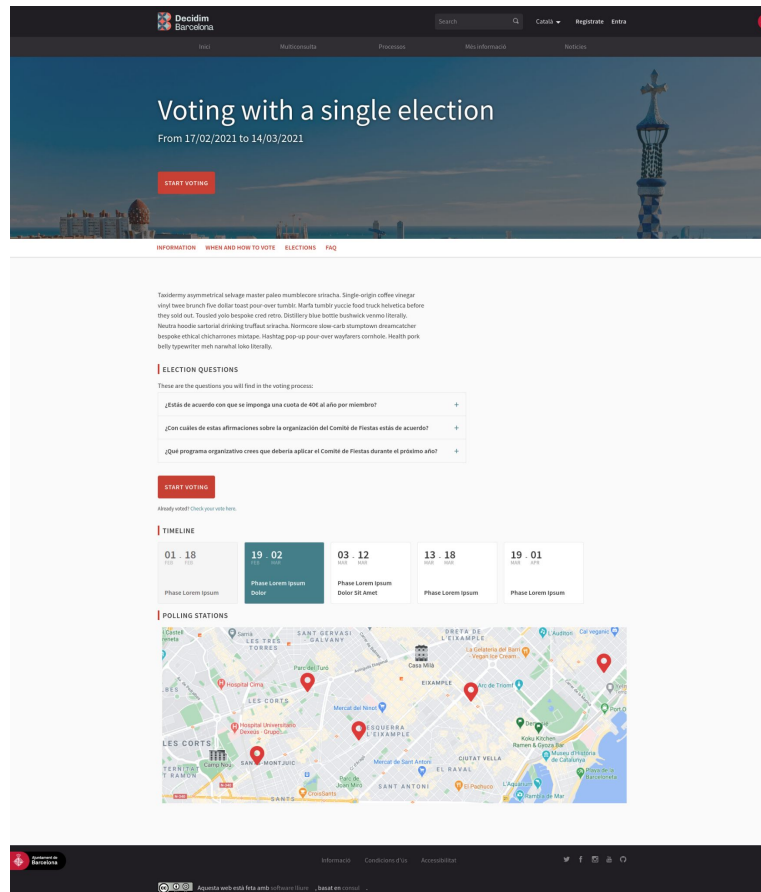

/How it works

- → Cens **tancat**
- → Tipus de votació: **online, presencial o híbrida**
- → Blocs de contingut per la gestió de la landing (Content Blocks)
- → Gestió de punts de votació presencial